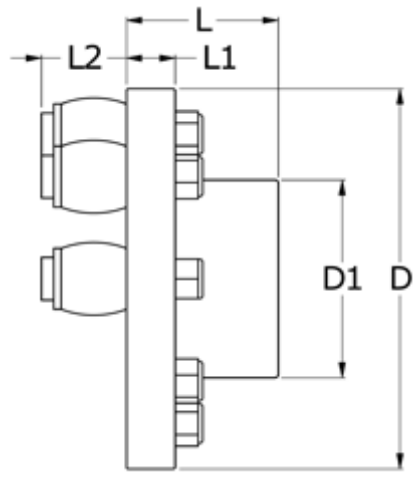

Data Sheet

Article number: 330725202

Description: Coupling Rupex size 252
Part 2 (incl. Bolts and rubber elements)

Measures

D	= 252
D1	= 160
L	= 100
L1	= 24
L2	= 50
Max bore	= 100
Torque (N m)	= 2750